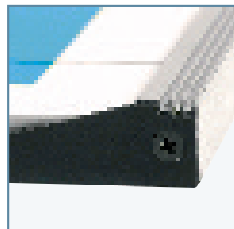

## The three groove design in "flat" version

- **Quick and easy** : the new fastening cap simplifies panel assembly. Simply clip to assemble.
- **Creative and stylish** : 4 new finishing profiles : standard finish or triangular, rectangular and round shaped profiles.
- **Tamper-resistant** : the new finishing profile offers more security for wall mounted modules, limiting the risk of having them pulled out.
- **Flexible / interchangeable** : this signage range, composed of flat, aluminium profiles and dovetail strips, is the perfect solution to all your constraints (profiles available in 16/32/48/64/96 and 128mm high).

**Applications** : door plates, "directories", synoptics, totems, orientation, identification directional.

**Installation** : wall-mounted, suspended, flag, free-standing.

## The three groove design in "curved" version

- **Creative and stylish** : a curved line suitable for all dimensions, from door plates to totems.
- **A new modular trestle** : to complete your offer, we created a new design, an innovative trestle for plates up to A4 size.
- **Flexible / interchangeable** : a signage range in which you will find the perfect solution to all your constraints. This range has been extended with a series of new standardized panels for inserting messages in A6/A5/A4 and A3 sizes.

## The three groove design in "large size curved" version

- **User-friendly** : a range of standard sizes or made to measure : you choose, we make it for you.
- **Reliable and robust** : an aluminum structure for multiple profiles.
- **Versatile** : the front and back of the modules can be customized : materials, colours, thickness (max. 3mm) : choose from the wide range of materials available in our catalogue.
- **Aesthetics** : the curved and well proportioned shape allows for optimum text legibility. Inside lighting may easily be inserted in the totem.