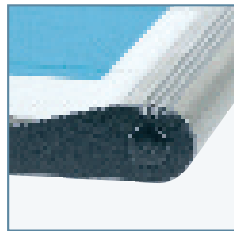

## The three groove design in "flat" version

- **Quick and easy** : the new fastening cap simplifies panel assembly. Simply clip to assemble.
- **Creative and stylish** : 4 new finishing profiles : standard finish or triangular, rectangular and round shaped profiles.
- **Tamper-resistant** : the new finishing profile offers more security for wall mounted modules, limiting the risk of having them pulled out.
- **Flexible / interchangeable** : this signage range, composed of flat, aluminium profiles and dovetail strips, is the perfect solution to all your constraints (profiles available in 16/32/48/64/96 and 128mm high).

**Applications** : door plates, "directories", synoptics, totems, orientation, identification directional.

**Installation** : wall-mounted, suspended, flag, free-standing.

## The three groove design in "curved" version

- **Creative and stylish** : a curved line suitable for all dimensions, from door plates to totems.
- **A new modular trestle** : to complete your offer, we created a new design, an innovative trestle for plates up to A4 size.
- **Flexible / interchangeable** : a signage range in which you will find the perfect solution to all your constraints. This range has been extended with a series of new standardized panels for inserting messages in A6/A5/A4 and A3 sizes.

## The three groove design in "large size curved" version

- **User-friendly** : a range of standard sizes or made to measure : you choose, we make it for you.
- **Reliable and robust** : an aluminum structure for multiple profiles.
- **Versatile** : the front and back of the modules can be customized : materials, colours, thickness (max. 3mm) : choose from the wide range of materials available in our catalogue.
- **Aesthetics** : the curved and well proportioned shape allows for optimum text legibility. Inside lighting may easily be inserted in the totem.